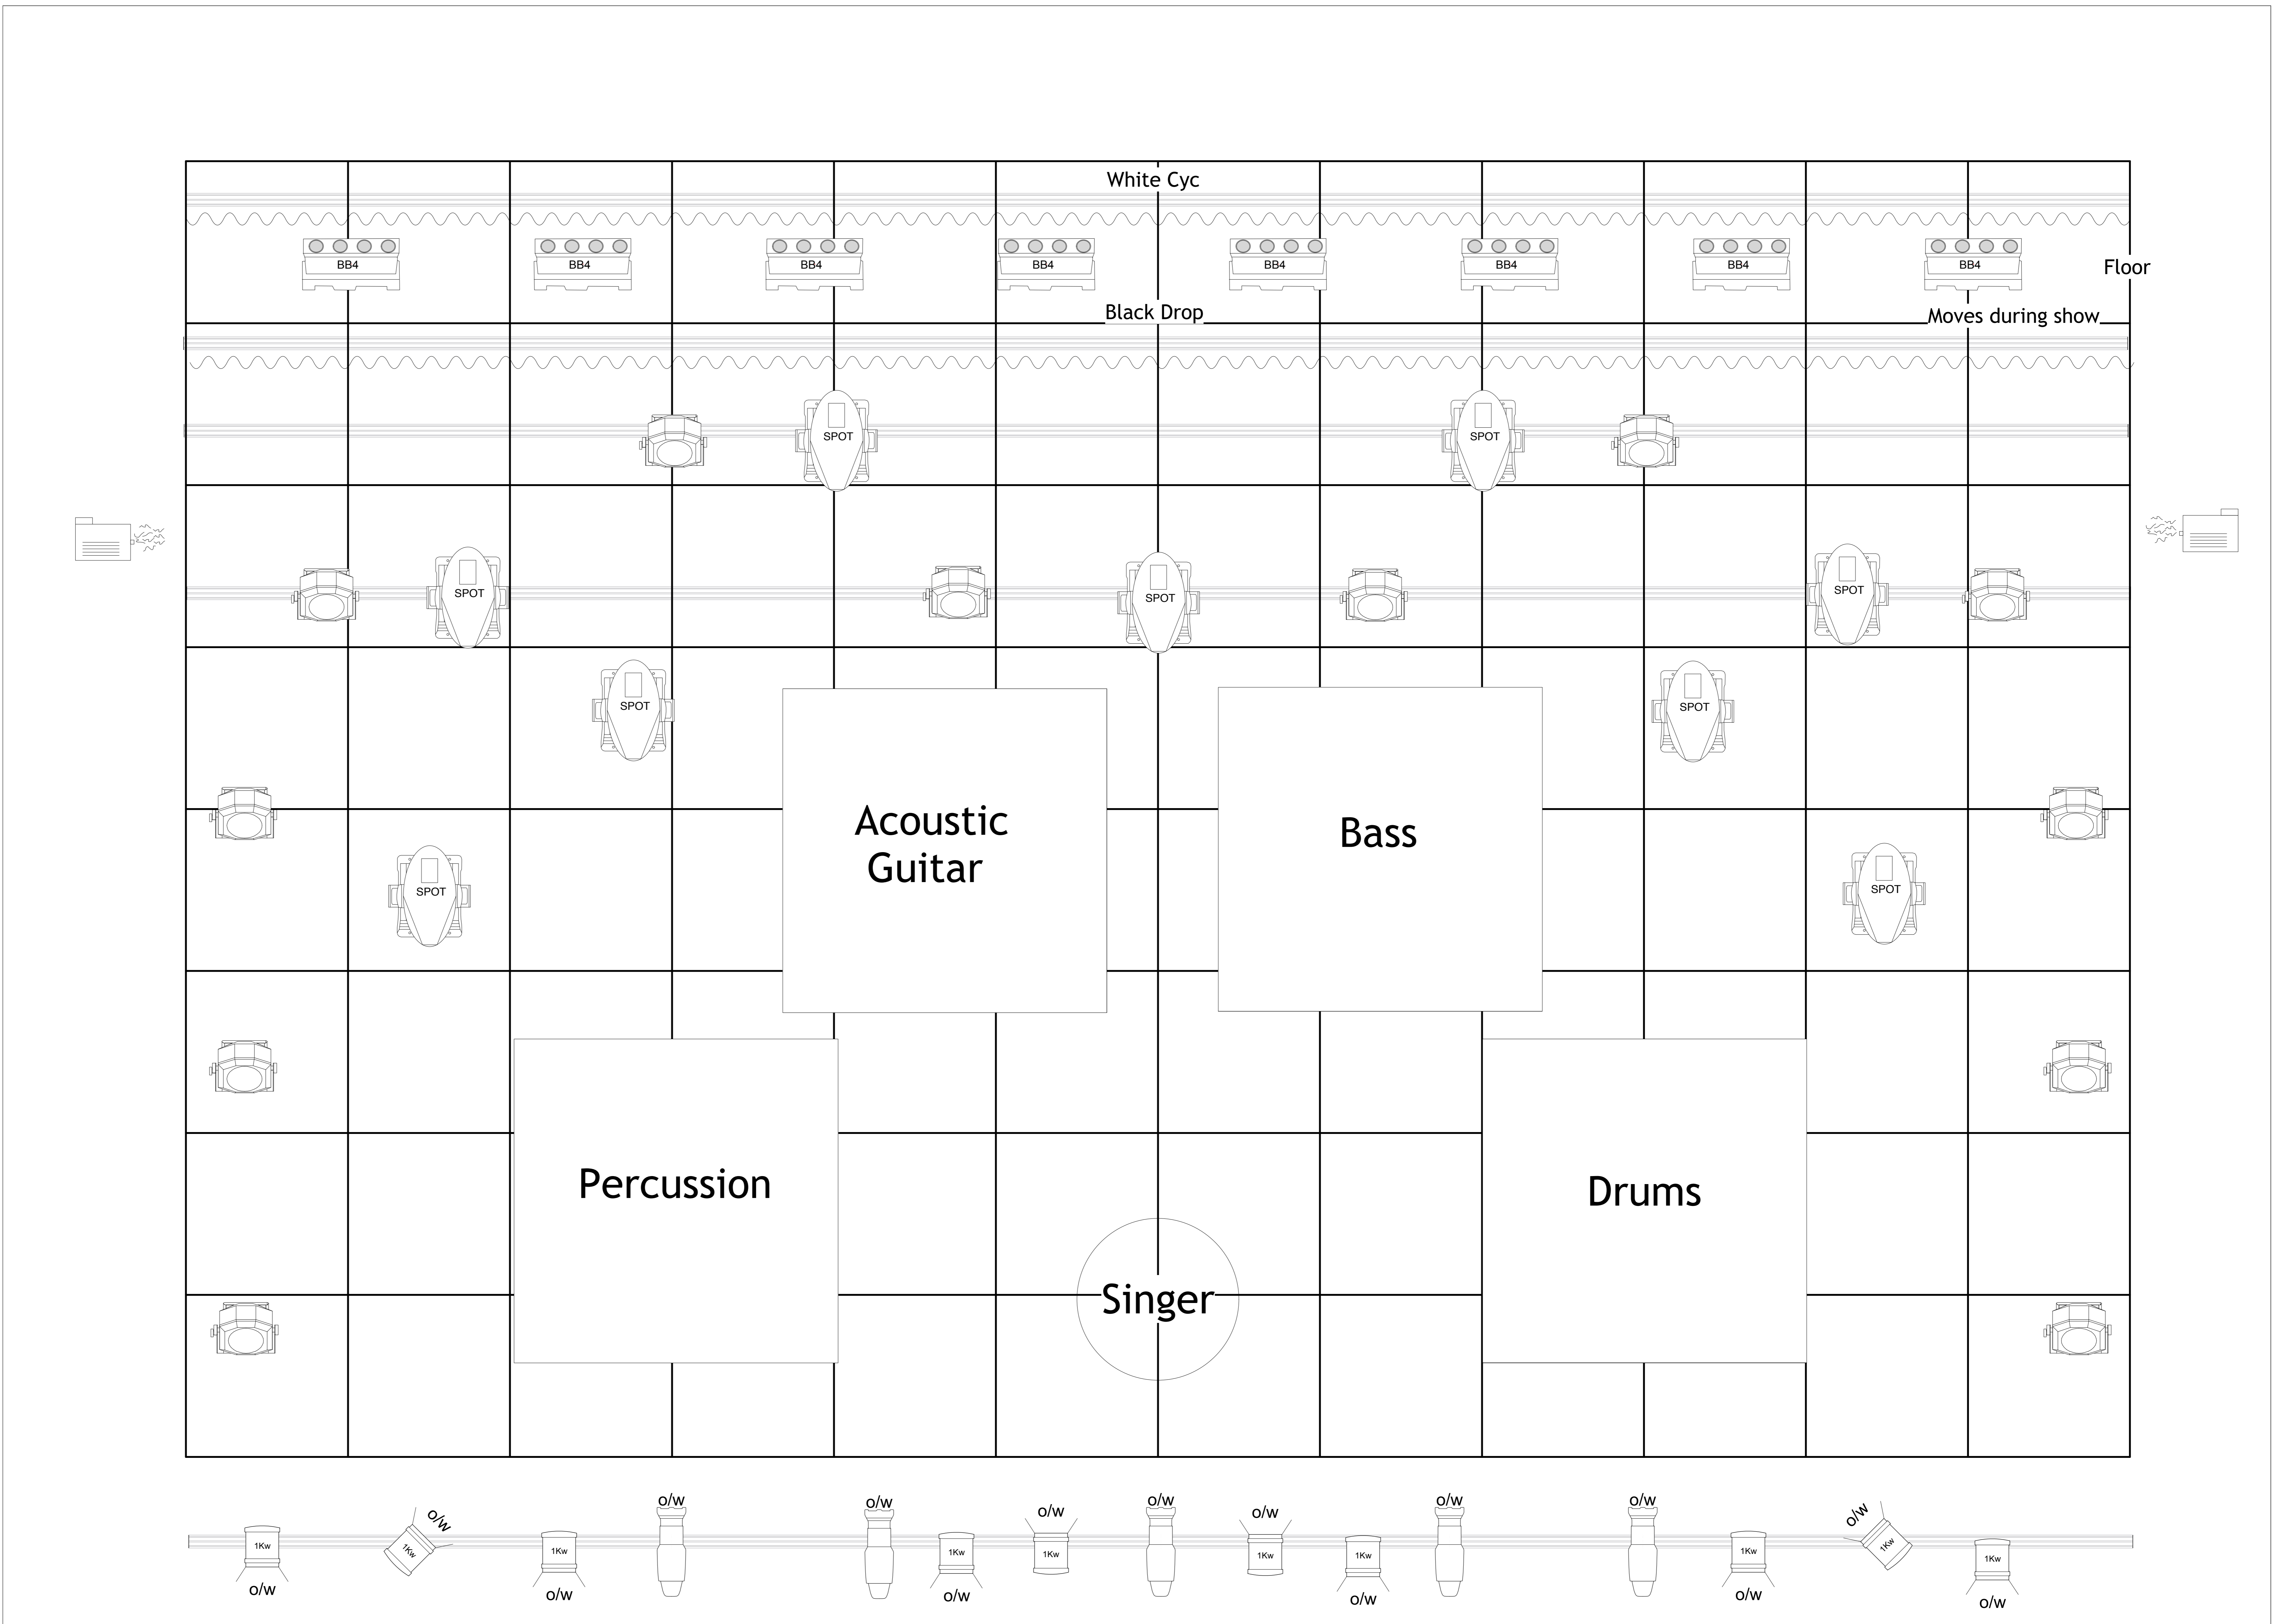

Legend:

-  05 X Profile 1Kw
-  10 X Pc 1Kw
-  09 X Spot 700W
-  12 X Wash 700W
-  08 X I Pix BB4
-  02 X Haze (Smoke Machine)
-  01 X Light Console

Notes:

Tour: Sara Tavares 2014
 L.D. Leocadia Silva
 Drawing :

Scale : N/Scale
 Notes :
 Venue :